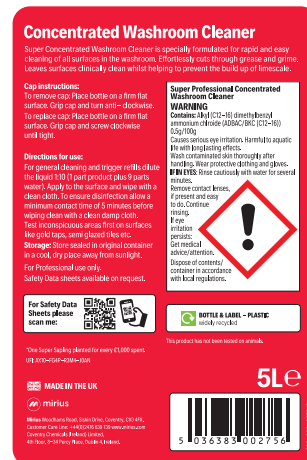

Concentrated Washroom Cleaner

Super Concentrated Washroom Cleaner is specially formulated for rapid and easy cleaning of all surfaces in the washroom. Effortlessly cuts through grease and grime. Leaves surfaces clinically clean whilst helping to prevent the build up of limescale.

-  Effortlessly cuts through grease and grime
-  Prevents the buildup of limescale
-  Can be diluted into a trigger bottle

QUALITY ASSURANCE:

This product is manufactured in the UK by MIRIUS, A Coventry Group Company. Produced under ISO 9001 Quality Management System & ISO 14001 Environmental Management System. This ensures our products and services are of the highest possible standard. This product has not been tested on animals.

BIODEGRADABILITY:

All surfactants used in Super Professional products comply with the current European regulations concerning biodegradability & protection of the environment.

Scan Me

ORDER CODE:
5L - 800-262-1124