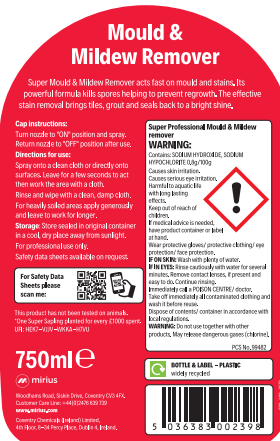

Mould & Mildew Remover

Super Mould & Mildew Remover acts fast on mould and stains. Its powerful formula kills spores helping to prevent regrowth. The effective stain removal brings tiles, grout and seals back to a bright shine.

- ✔ Kills mould and spores
- ✔ Restores original finish
- ✔ Removes stains

QUALITY ASSURANCE:

This product is manufactured in the UK by MIRIUS, A Coventry Group Company. Produced under ISO 9001 Quality Management System & ISO 14001 Environmental Management System. This ensures our products and services are of the highest possible standard. This product has not been tested on animals.

BIODEGRADABILITY:

All surfactants used in Super Professional products comply with the current European regulations concerning biodegradability & protection of the environment.

Scan Me

ORDER CODE:
H8 - 750ml - 800-277-0018

Date: 01/08/24

Mirius Woodhams Road, Siskin Drive, Coventry, CV3 4FX.
Customer Care Line: +44(0)2476 639 739 www.mirius.com
Coventry Chemicals (Ireland) Limited,
4th Floor, 8-34 Percy Place, Dublin 4, Ireland.